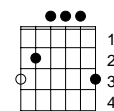

Some Dark Holler

trad - as performed by Dwight Yoakum

Verse instrumental

C **G** **C**
I'd rather be in some dark holler
C **F** **C**
Where the sun don't never shine
C **C7** **F**
Than to be here alone knowing you're gone
C **G** **C**
While I slowly lose my mind

C

G

F

C7

C **G** **C**
So blow your whistle freight train
C **F** **C**
Take me farther on down the track
C **C7** **F**
I'm going away, I'm leaving today
C **G** **C**
I'm going and I ain't coming back

Verse instrumental

C **G** **C**
I'd rather be in some dark holler
C **F** **C**
Where the sun don't never shine
C **C7** **F**
Than to be in some big city
C **G** **C**
In a small room with your love on my mind

C **G** **C**
So blow your whistle freight train
C **F** **C**
Take me farther on down the track
C **C7** **F**
I'm going away, I'm leaving today
C **G** **C**
I'm going and I ain't coming back

Verse instrumental

C **G** **C**
I'd rather be in some dark holler
C **F** **C**
Where the sun don't never shine
C **C7** **F**
Than to be here alone knowing you're gone

As I slowly lose my mind

So blow your whistle freight train