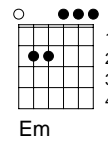

## Bryant & Bryant

Turnaround after each chorus, one verse.

G C G  
Wish that I was on old Rocky Top  
Em D G  
down in the Tennessee hills  
G C G  
ain't no smoggy smoke on Rocky Top  
Em D G  
ain't no telephone bills

G C G  
Once I had a girl on Rocky Top  
Em D G  
half bear the other half cat  
G C G  
Wild as a mink but sweet as soda pop  
Em D G  
I still dream about that

Chorus

Em D  
Rocky Top, you'll always be  
F C  
home sweet home to me  
G  
Good old Rocky Top  
F G  
Rocky Top, Tennessee.  
F G  
Rocky Top, Tennessee.

Turnaround

G C G  
Once two strangers climbed on Rocky Top  
Em D G  
looking for a moonshine still  
G C G  
Strangers ain't come down from Rocky Top  
Em D G  
reckon they never will

G

C

Em

D

F

---

<sup>G</sup>  
Corn don't grow at all on Rocky Top  
<sup>em</sup> <sup>D</sup> <sup>G</sup>  
dirt's too rocky by far  
<sup>G</sup> <sup>C</sup> <sup>G</sup>  
that's why all the folks on Rocky Top  
<sup>Em</sup> <sup>D</sup> <sup>G</sup>  
get their corn from a jar.