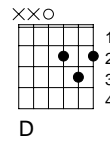

## Bryant & Bryant

Turnaround after each chorus, one verse.

G C G  
Wish that I was on old Rocky Top  
Em D G  
down in the Tennessee hills  
G C G  
ain't no smoggy smoke on Rocky Top  
Em D G  
ain't no telephone bills

G C G  
Once I had a girl on Rocky Top  
Em D G  
half bear the other half cat  
G C G  
Wild as a mink but sweet as soda pop  
Em D G  
I still dream about that

Chorus

Em D  
Rocky Top, you'll always be  
F C  
home sweet home to me  
G  
Good old Rocky Top  
F G  
Rocky Top, Tennessee.  
F G  
Rocky Top, Tennessee.

Turnaround

G C G  
Once two strangers climbed on Rocky Top  
Em D G  
looking for a moonshine still  
G C G  
Strangers ain't come down from Rocky Top  
Em D G  
reckon they never will

G

C

Em

D

F

---

<sup>G</sup>  
Corn don't grow at all on Rocky Top  
<sup>em</sup> <sup>D</sup> <sup>G</sup>  
dirt's too rocky by far  
<sup>G</sup> <sup>C</sup> <sup>G</sup>  
that's why all the folks on Rocky Top  
<sup>Em</sup> <sup>D</sup> <sup>G</sup>  
get their corn from a jar.