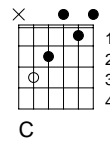

## Bryant & Bryant

Turnaround after each chorus, one verse.

G C G  
Wish that I was on old Rocky Top  
Em D G  
down in the Tennessee hills  
G C G  
ain't no smoggy smoke on Rocky Top  
Em D G  
ain't no telephone bills

G C G  
Once I had a girl on Rocky Top  
Em D G  
half bear the other half cat  
G C G  
Wild as a mink but sweet as soda pop  
Em D G  
I still dream about that

Chorus

Em D  
Rocky Top, you'll always be  
F C  
home sweet home to me  
G  
Good old Rocky Top  
F G  
Rocky Top, Tennessee.  
F G  
Rocky Top, Tennessee.

Turnaround

G C G  
Once two strangers climbed on Rocky Top  
Em D G  
looking for a moonshine still  
G C G  
Strangers ain't come down from Rocky Top  
Em D G  
reckon they never will

G

C

Em

D

F

---