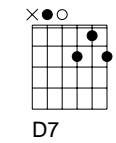


Just A Closer Walk with Thee

traditional

CAPO 3 puts this in its natural Bb key

G Am7 D
Just a closer walk with Thee,

G
Grant it, Jesus, is my plea,

G G7 C C7
Daily walking close to Thee,

G D G D
Let it be, dear Lord, let it be.

v1

G Am7 D
I am weak, but Thou art strong;

D7 D7 G
Jesus, keep me from all wrong;

G G7 C C7
I'll be satisfied as long

G D G D
As I walk, let me walk close to Thee.

v2

G Am7 D
Through this world of toil and snares,

G D G D
To Thy kingdom shore, to Thy shore

G

Am7

D

G7

C

C7

D7