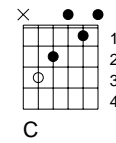


Just A Closer Walk with Thee

traditional

CAPO 3 puts this in its natural Bb key

G Am7 D
Just a closer walk with Thee,

G
Grant it, Jesus, is my plea,

G G7 C C7
Daily walking close to Thee,

G D G D
Let it be, dear Lord, let it be.

v1

G Am7 D
I am weak, but Thou art strong;

D7 D7 G
Jesus, keep me from all wrong;

G G7 C C7
I'll be satisfied as long

G D G D
As I walk, let me walk close to Thee.

v2

G Am7 D
Through this world of toil and snares,

G D G D
To Thy kingdom shore, to Thy shore

G

Am7

D

G7

C

C7

D7