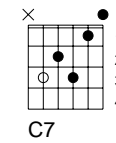


Just A Closer Walk with Thee

traditional

CAPO 3 puts this in its natural Bb key

G Am7 D
Just a closer walk with Thee,

G
Grant it, Jesus, is my plea,

G G7 C C7
Daily walking close to Thee,

G D G D
Let it be, dear Lord, let it be.

v1

G Am7 D
I am weak, but Thou art strong;

D7 D7 G
Jesus, keep me from all wrong;

G G7 C C7
I'll be satisfied as long

G D G D
As I walk, let me walk close to Thee.

v2

G Am7 D
Through this world of toil and snares,

G D G D
To Thy kingdom shore, to Thy shore

G

Am7

D

G7

C

C7

D7