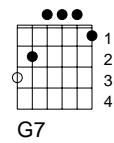


Just A Closer Walk with Thee

traditional

CAPO 3 puts this in its natural Bb key

G Am7 D
Just a closer walk with Thee,

G
Grant it, Jesus, is my plea,

G G7 C C7
Daily walking close to Thee,

G D G D
Let it be, dear Lord, let it be.

v1

G Am7 D
I am weak, but Thou art strong;

D7 D7 G
Jesus, keep me from all wrong;

G G7 C C7
I'll be satisfied as long

G D G D
As I walk, let me walk close to Thee.

v2

G Am7 D
Through this world of toil and snares,

G D G D
To Thy kingdom shore, to Thy shore

G

Am7

D

G7

C

C7

D7