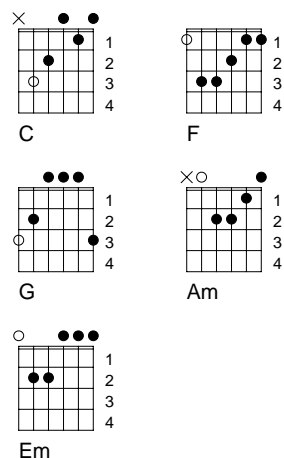

# Church Street Blues

Norman Blake

**C** Lord, I been a' hangin' out up town  
**G** in that low down rain  
**C** watching good time **F** Charlie, friends,  
**C** is drivin' me insane.  
**C** Down on shady Charlotte Street,  
**G** the green lights look red,  
**C** wish I'se back down on the farm,  
**C** **G** **C** in my feather bed.

## Chorus

**C** **F** **G** **C**  
I get myself a rockin chair  
**G** **C**  
to see if I could lose  
**Am** **G** **Em** **G**  
them thin dime, hard time  
**F** **G** **C**  
Hell on Church Street blues.

**C** **F**  
Found myself a paper, friends,  
**G** **C**  
and I read yesterday's news.  
**C** **F**  
Folded up up page twenty-one  
**C** **G** **C**  
an' stuck it in my shoes.  
**C** **F**  
Gave me a nickel to the poor,  
**G** **C**  
my good turn for today,  
**C** **F**  
folded up my old billfold  
**C** **G** **F**  
an' threw it far away.

<sup>Am</sup> <sup>G</sup> <sup>Em</sup> <sup>G</sup>  
them thin dime, hard time  
<sup>F</sup> <sup>G</sup> <sup>C</sup>  
Hell on Church Street blues.