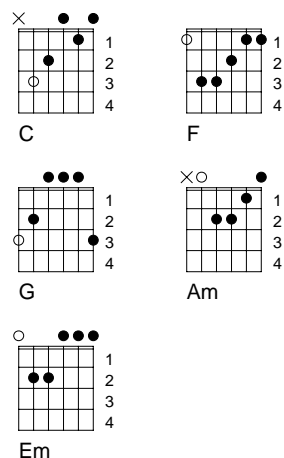

# Church Street Blues

Norman Blake

**C** Lord, I been a' hangin' out up town **F**  
**G** in that low down rain **C**  
**C** watching good time Charlie, friends, **F**  
**C** is drivin' me insane. **C**  
**C** Down on shady Charlotte Street, **F**  
**G** the green lights look red, **C**  
**C** wish I'se back down on the farm, **F**  
**C** in my feather bed. **C**

## Chorus

**C** I get myself a rockin chair **F** **G** **C**  
**G** to see if I could lose **C**  
**Am** **G** **Em** **G**  
**F** them thin dime, hard time **C**  
**F** **G** **C**  
**F** Hell on Church Street blues.

**C** Found myself a paper, friends, **F**  
**G** and I read yesterday's news. **C**  
**C** Folded up up page twenty-one **F**  
**C** an' stuck it in my shoes. **C**  
**C** Gave me a nickel to the poor, **F**  
**G** my good turn for today, **C**  
**C** folded up my old billfold **F**  
**C** an' threw it far away. **G** **F**

<sup>Am</sup> <sup>G</sup> <sup>Em</sup> <sup>G</sup>  
them thin dime, hard time  
<sup>F</sup> <sup>G</sup> <sup>C</sup>  
Hell on Church Street blues.

---